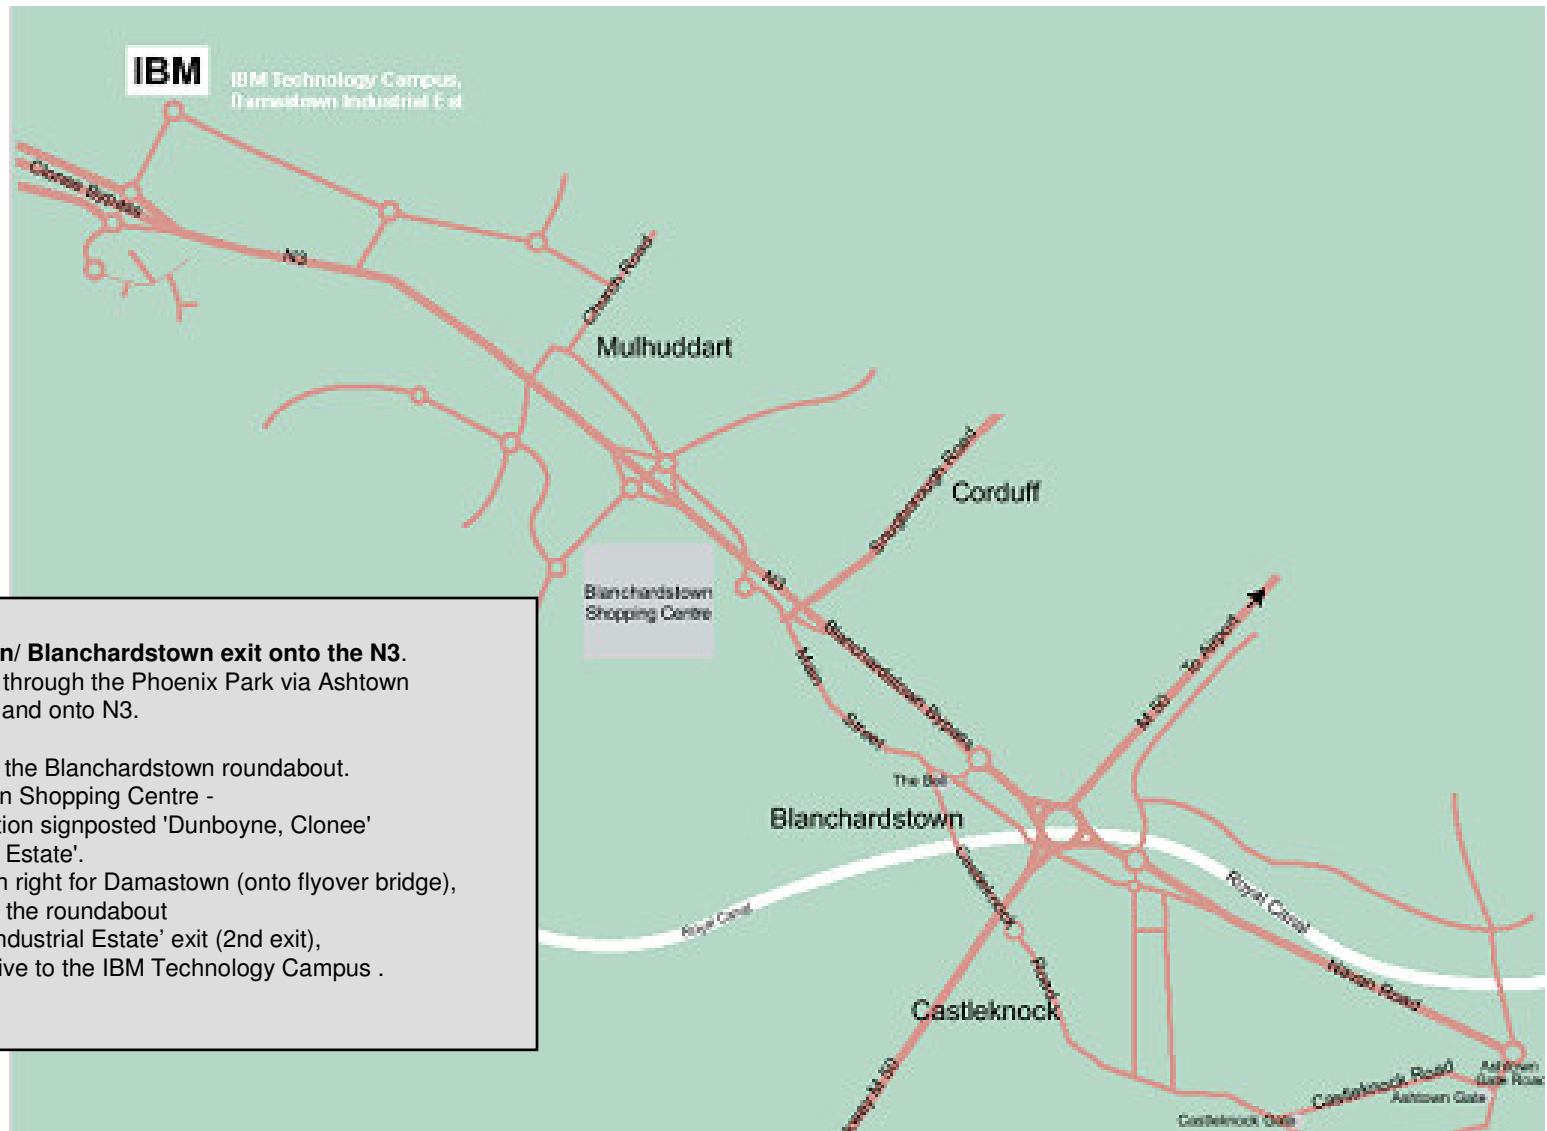

Directions to IBM Technology Campus, Damastown Industrial Estate, Mulhuddart, Dublin 15.

From M50: Take the Cavan/ Blanchardstown exit onto the N3.
From City Centre proceeds through the Phoenix Park via Ashtown Gate onto the Navan Road and onto N3.

Proceed on the N3 through the Blanchardstown roundabout.
Passing the Blanchardstown Shopping Centre -
Branch left on the 2nd junction signposted 'Dunboyne, Clonee' and 'Damastown Industrial Estate'.
At the R156 junction Branch right for Damastown (onto flyover bridge),
At traffic signals proceed to the roundabout and take the 'Damastown Industrial Estate' exit (2nd exit),
Proceed on Damastown Drive to the IBM Technology Campus .