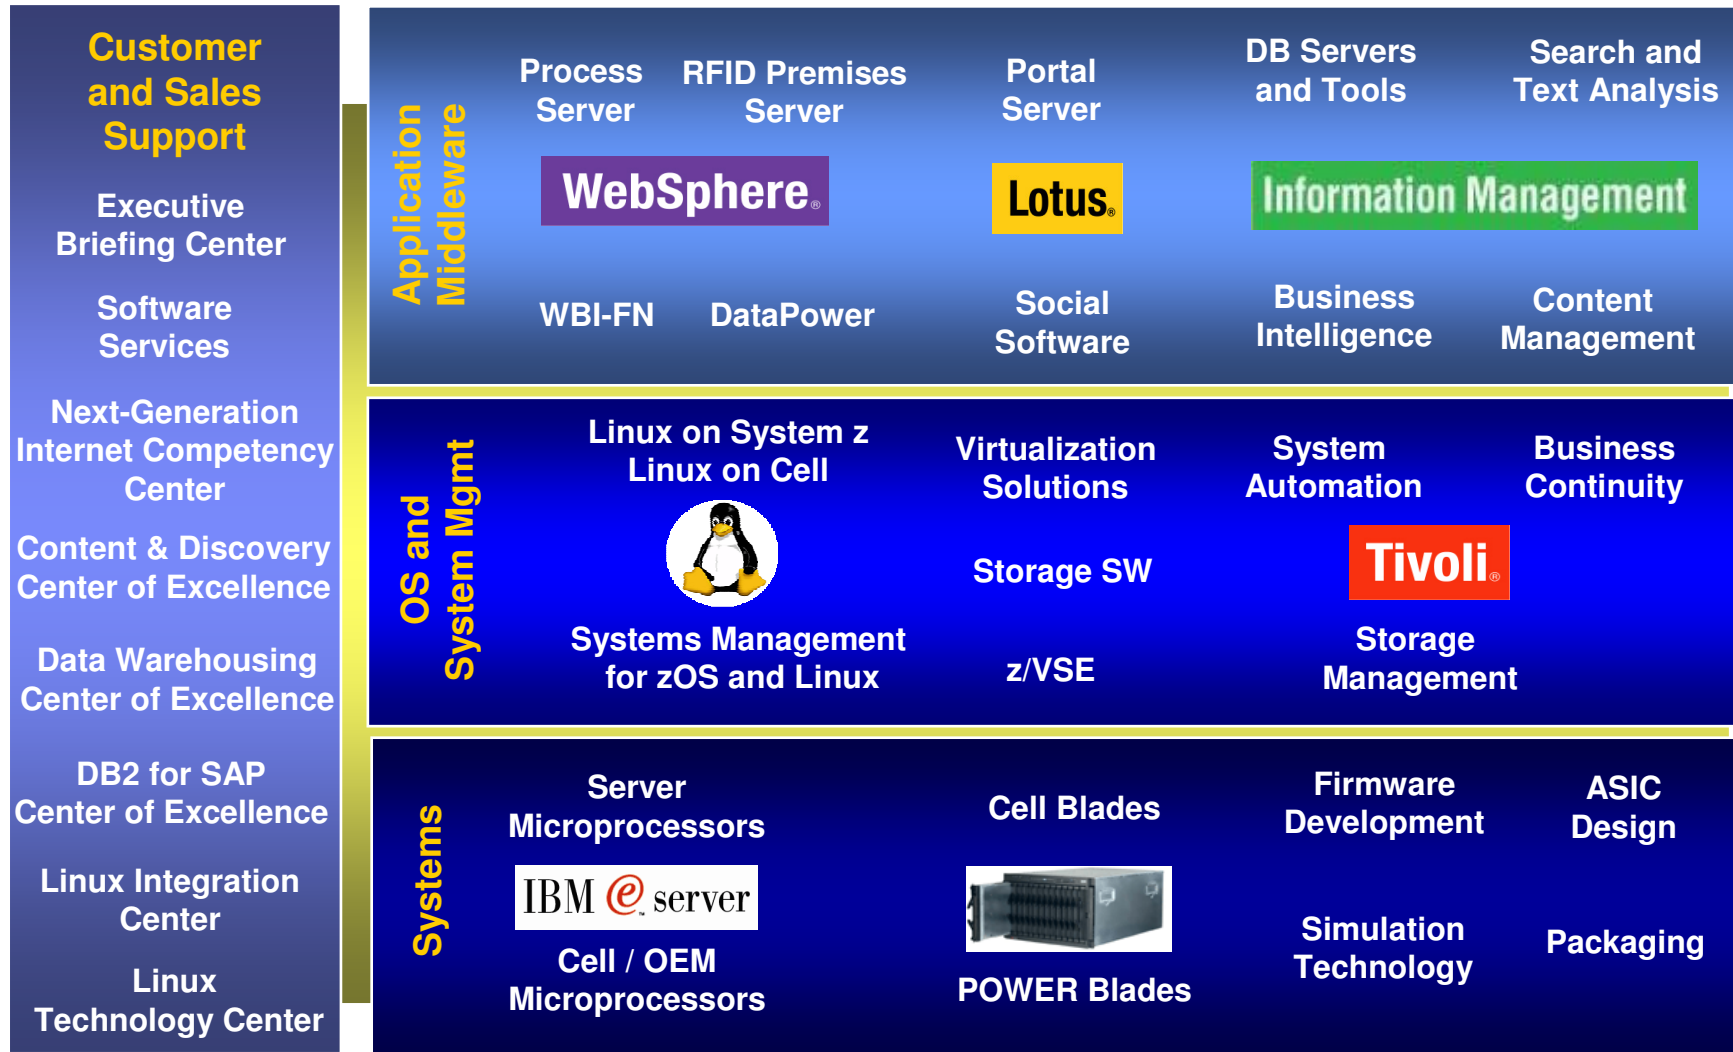

| IBM Software Group

IBM Development Laboratory Boeblingen

Dirk Wittkopp, Director of Portal and Workflow Development
June 2008

IBM Germany Development Lab, Boeblingen

- **Largest IBM lab in Europe**
- **Founded 1953**
- **1600 Employees**

- **Hardware**
 - **System z/p Processors**
 - **Cell Processors**
 - **Subsystems**
 - **ASICs**

- **Software**
 - **WebSphere**
 - **Lotus**
 - **Information Management**
 - **Tivoli**
 - **Linux**
 - **zOS**

- **Services**
 - **Briefing Center**
 - **Lab Services**
 - **SAP Technology Team**
 - **Business Partner Support**

IBM Böblingen Lab Portfolio

WebSphere Portal

Composite application / business mashup framework and advanced tooling to build SOA-based solutions